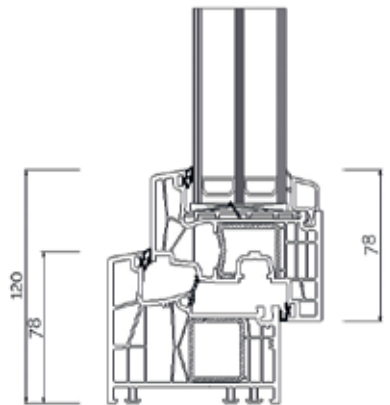

General characteristics of PVC Genius MD windows

THERMAL INSULATION	For the profile $U_f = 0,93 \text{ W}/(\text{m}^2\text{K})$ For the window $U_w = 0,72 \text{ W}/(\text{m}^2\text{K})$
PROFILE	Installation depth 88 mm
CONSTRUCTION	7-chambered frame construction, 7-chamber sash, closed steel reinforcement in the frame
SEALING	Triple sealing system
GLAZING	Glazing units up to 56 mm thick with a warm edge spacer
FITTING	Perimeter MACO Multi Matic fittings equipped with two anti-burglary hooks and micro-ventilation
REINFORCEMENT	Steel, up to 2.5 mm thick, with a closed profile in the frame