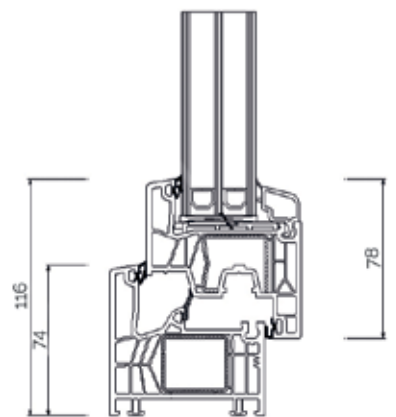

PVC WINDOW CLEVER 76 MD

(KÖMMERLING 76 MD)

Energy-efficient and functional PVC windows

Clever MD is a modern PVC window system distinguished by its sturdy construction and elegant design. The 6-chamber profile with a frame and sash installation depth of 76 mm, along with the triple sealing system, ensures a low heat transfer coefficient. They allow for the creation of large glazing units that meet current building regulations.

General characteristics of PVC Clever MD windows

THERMAL INSULATION	For the profile $U_f = 1,1 \text{ W}/(\text{m}^2\text{K})$ For the window $U_w = 0,73 \text{ W}/(\text{m}^2\text{K})$
PROFILE	Installation depth 76 mm
CONSTRUCTION	6-chambered frame construction, 6-chamber sash, closed steel reinforcement in the frame
SEALING	Triple sealing system
GLAZING	Glazing units up to 50 mm thick with a warm edge spacer
FITTING	Perimeter MACO Multi Matic fittings equipped with two anti-burglary hooks and micro-ventilation
REINFORCEMENT	Steel, up to 2.5 mm thick, with a closed profile in the frame

* Applies to the reference window 1.23 x 1.48 m

ADDITIONAL EQUIPMENT AND FEATURES

Weld without bleed

Thanks to the latest PVC profile welding technology, we ensure a smooth, non-bleeding weld. This solution ensures both impeccable quality and high aesthetic value of the windows.