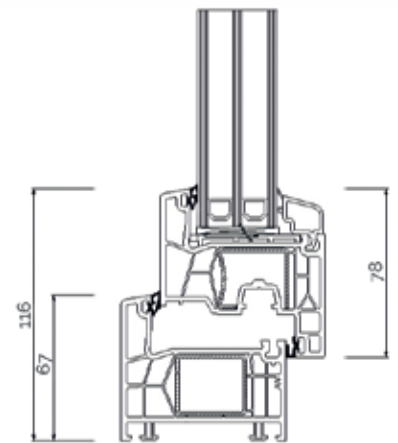

General characteristics of PVC Smart AD windows

THERMAL INSULATION

For the profile | $U_f = 1,1 \text{ W}/(\text{m}^2\text{K})$
For the window | $U_w = 0,76 \text{ W}/(\text{m}^2\text{K})$

PROFILE

Installation depth 76 mm

WZMOCNIENIE

Steel, up to 2.5 mm thick, with a closed profile in the frame

* Applies to the reference window 1.23 x 1.48 m

Balcony latch with a handle

Solution for single or Prevents draft, impact of the sash on the frame, and the self-opening of the sash. In a set with a comfortable handle